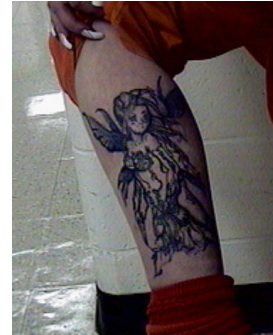

- SHERIFF TOM CARTER

Wanted: TINA PATRICIA WILLIAMS

Alias:

Sex:	F	Hair:	BROWN
Race:	WHITE	Eyes:	HAZEL
Height:	5' 2"	Date of Birth:	8/2/1981
Weight:	115	Last Known Address:	

Scars, Marks Tattoos:
TAT L ANKLE: FAIRY
TAT BACK: FLOWERE